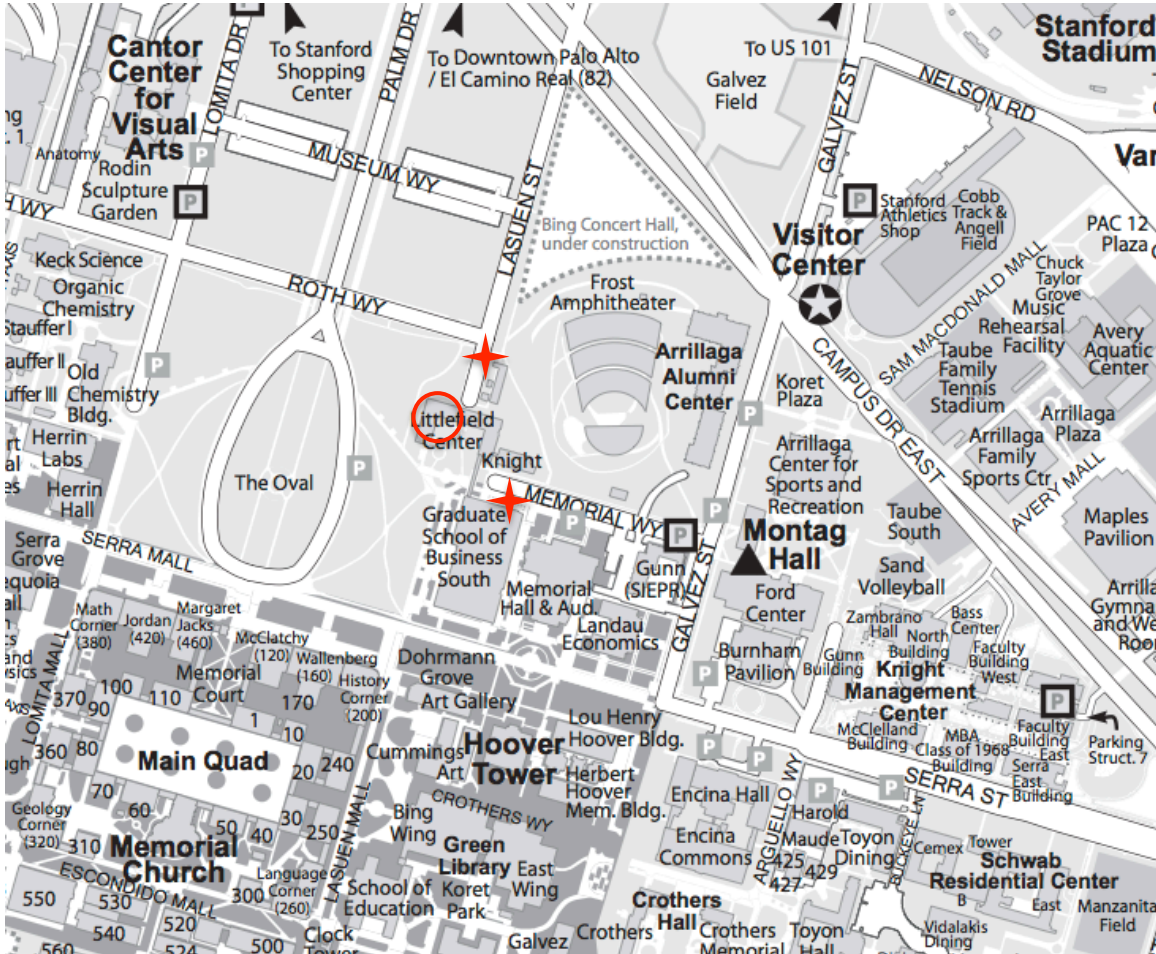

MLA Office

Littlefield Center
365 Lasuen Street
Stanford, CA 94305
650-725-0061

**Enter through the West Lobby doors, and
take the elevator to the Garden Level (G).**