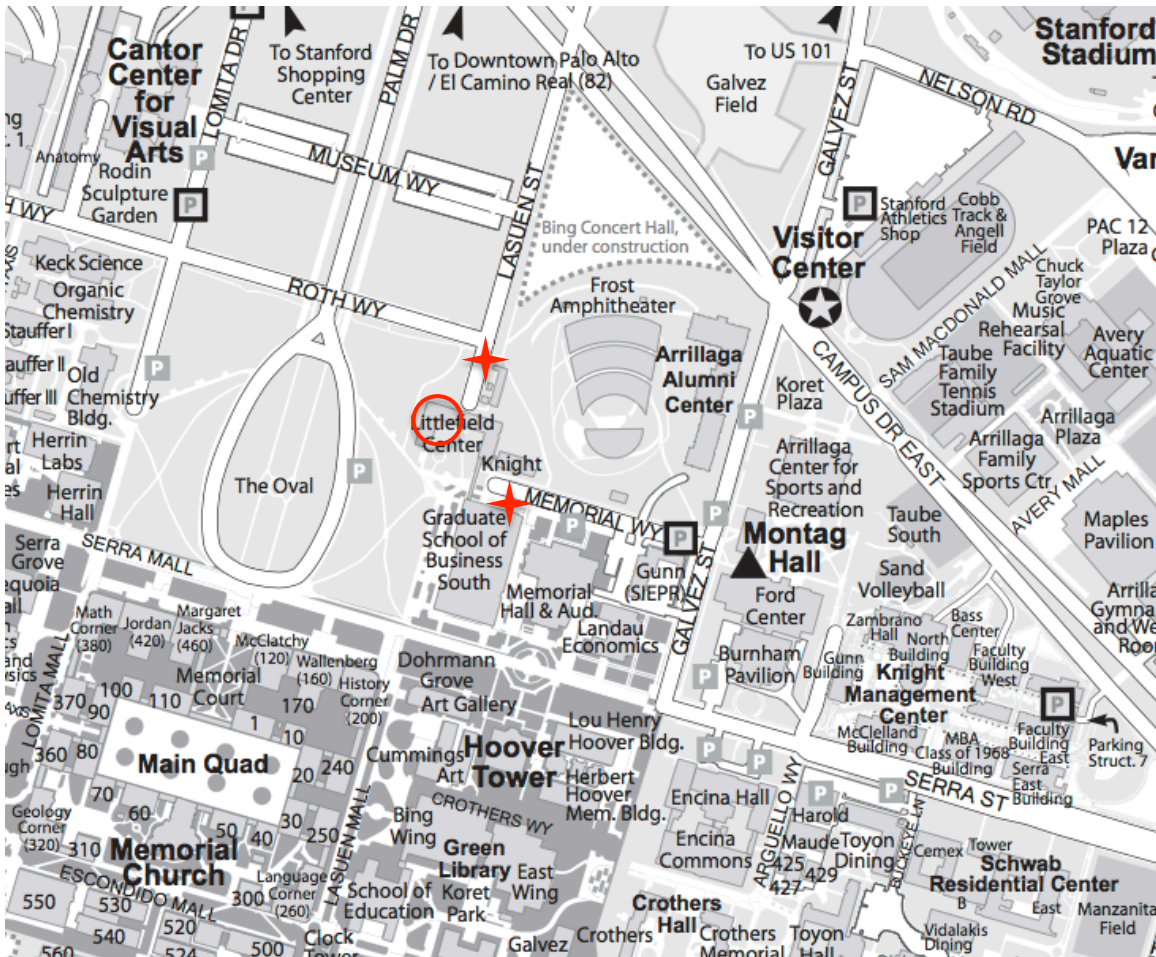

## MLA Office

**Littlefield Center**  
**365 Lasuen Street**  
**Stanford, CA 94305**  
**650-725-0061**

**Enter through the West Lobby doors, and  
take the elevator to the Garden Level (G).**