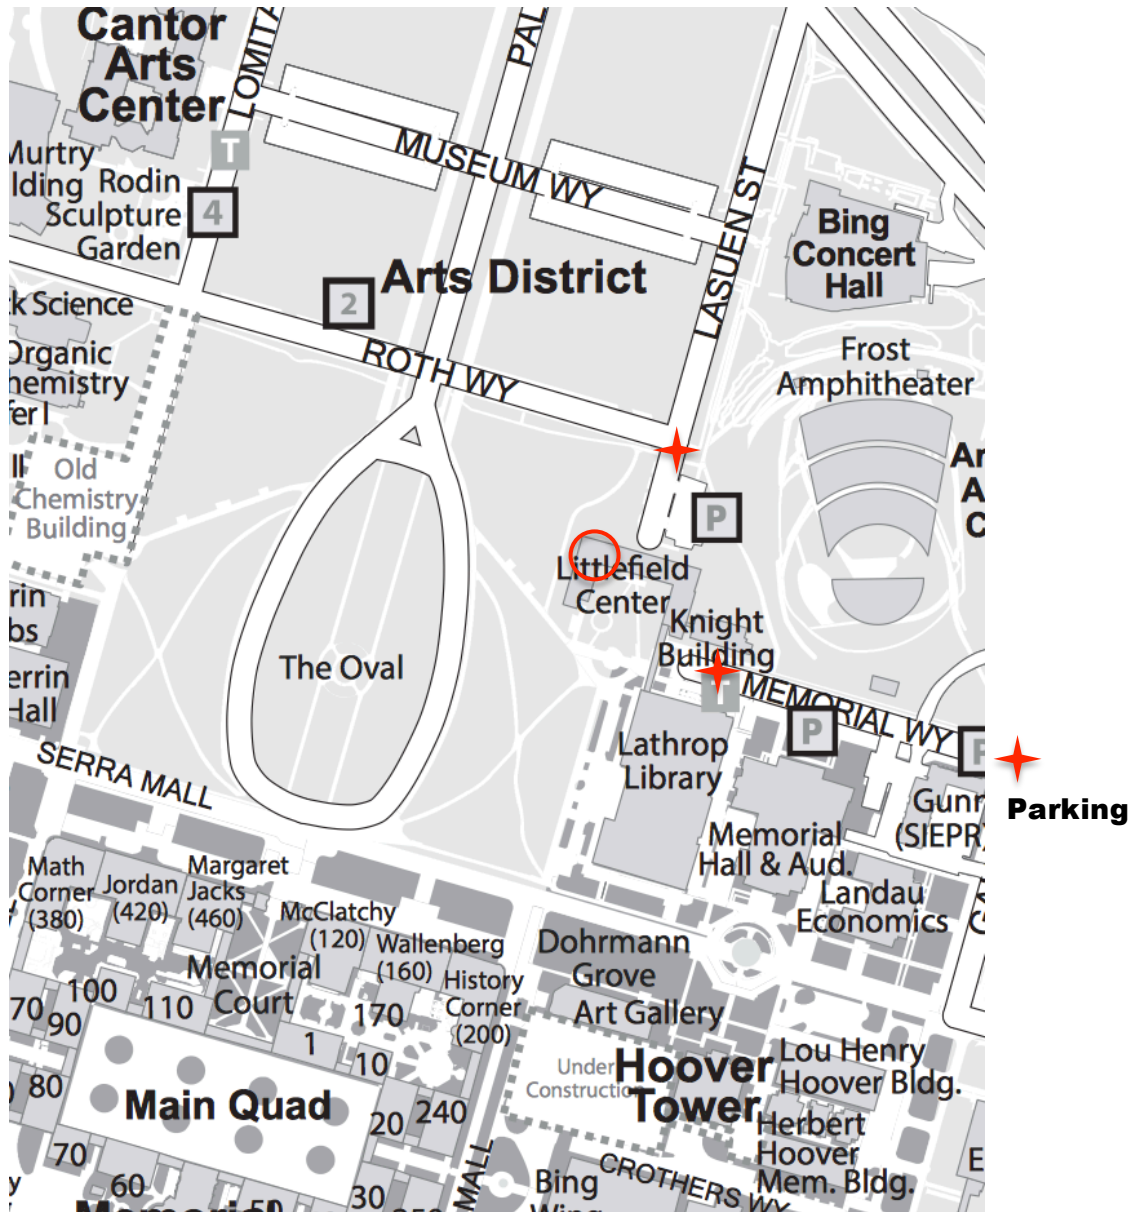

**MLA Office**

**Littlefield Center**  
**365 Lasuen Street**  
**Stanford, CA 94305**  
**650-725-0061**

**Enter through the West Lobby doors, and  
take the elevator down to the Garden Level (G).**